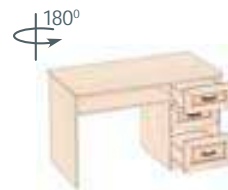

89,26  
EUR

cupboard angled  
812/2106/473  
LD 504.040

138,84  
EUR

shelving  
500/2106/473  
right 504.050  
left 504.220

99,78  
EUR

shelving ending with shelves  
449/2056/449  
LD 504.070

43,87  
EUR

combined shelving with glass  
800/2106/473  
LD 504.060

146,48  
EUR

table angled combined  
902/2106/449  
LD 504.100

\*depth of top is 270mm

128,96  
EUR

shelving small  
884 1275 516  
LD 504.170

90,77  
EUR

dresser  
902 885 500  
LD 504.080

99,56  
EUR

table straight  
1050/750/600  
LD 504.110

84  
EUR

top for table straight  
1020/850/280  
LD 504.120

34,66  
EUR

bed-garret\*  
1155/1937/2816  
LD 504.140

337,16  
EUR

section suspended  
1932 500 380  
LD 504.130