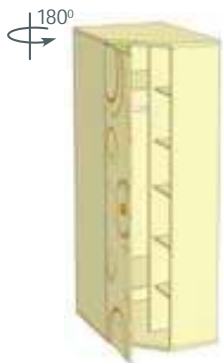

30,42  
EUR

writing-table

1400/750/600  
LD 503.100

90,12  
EUR

top for writing-table  
with clock

1400/1200/270  
LD 503.110

68,7  
EUR

cupboard angled