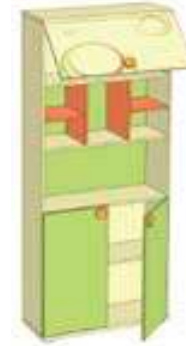

# set of modules for kids room "FRUITTIS"

threeleafed  
cupboard

1358/2186/612  
LD 503.040

207,38  
EUR

doubleleafed  
cupboard

906/2186/612  
LD 503.050

149,92  
EUR

shelving

906/2186/372  
LD 503.080

117,86  
EUR

pencil-case with two  
drawers

454/2186/372  
LD 503.070

76,4  
EUR

pencil-case with  
opened angled shelves

608/2186/372  
LD 503.090

83,4  
EUR